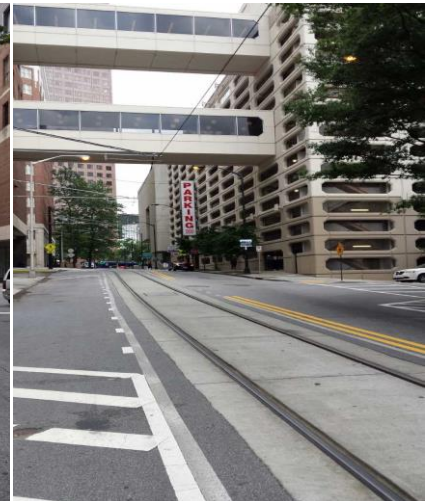

Parking Deck address is 150 Carnegie Way, Atlanta GA, 30303

From all points South:

- Take I-75 or I-85 North to Atlanta
- Take Exit 248C, Freedom Pkwy toward Andrew Young International Boulevard
- Keep left towards Andrew Young International Boulevard
- Turn left on Andrew Young International Boulevard
- Turn left onto Carnegie Way
- Turn right into parking garage with the "Parking" in red letters - Proceed to the 6th Floor (Green Floor) take Skybridge into Southern Exchange

From all points North:

- Take I-75 or I-85 South to Atlanta
- Take 249C, Williams Street until it dead ends
- Turn left on Andrew Young International Boulevard
- Turn right onto Carnegie Way
- Turn right into the parking garage with the "Parking" in red letters - Proceed to the 6th Floor (Green Floor) take Skybridge into Southern Exchange

From all points East or West:

- Take I-20 to Atlanta
- Take I-75 or I-85 North to Atlanta
- Take Exit 248C, Freedom Pkwy toward Andrew Young International Boulevard
- Keep left towards Andrew Young International Boulevard
- Turn left on Andrew Young International Boulevard
- Turn left onto Carnegie Way
- Turn right into parking garage with the "Parking" in red letters - Proceed to the 6th Floor (Green Floor) take Skybridge into Southern Exchange

Turn into garage with "PARKING" in red letters

View From South

View From North

Main desk number is (404) 522-5522