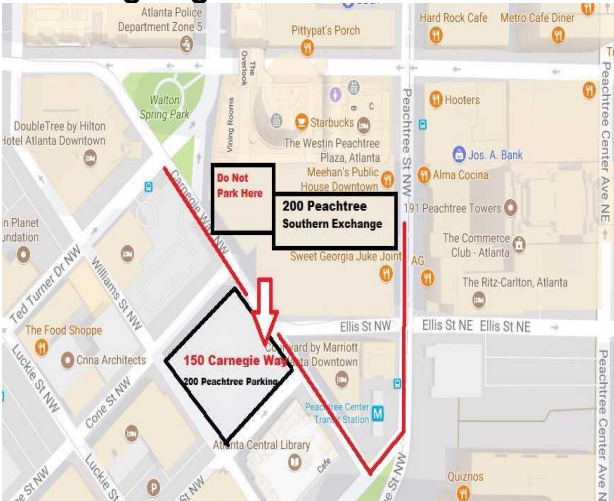

Parking Deck address is 150 Carnegie Way, Atlanta GA, 30303

From all points South:

- Take I-75 or I-85 North to Atlanta
- Take Exit 248C, Freedom Pkwy toward Andrew Young International Boulevard
- Keep left towards Andrew Young International Boulevard
- Turn left on Andrew Young International Boulevard
- Turn left onto Carnegie Way
- Turn right into parking garage with the "Parking" in red letters - Proceed to the 6th Floor (Green Floor) take Skybridge into Southern Exchange

From all points North:

- Take I-75 or I-85 South to Atlanta
- Take 249C, Williams Street until it dead ends
- Turn left on Andrew Young International Boulevard
- Turn right onto Carnegie Way
- Turn right into the parking garage with the "Parking" in red letters - Proceed to the 6th Floor (Green Floor) take Skybridge into Southern Exchange

From all points East or West:

- Take I-20 to Atlanta
- Take I-75 or I-85 North to Atlanta
- Take Exit 248C, Freedom Pkwy toward Andrew Young International Boulevard
- Keep left towards Andrew Young International Boulevard
- Turn left on Andrew Young International Boulevard
- Turn left onto Carnegie Way
- Turn right into parking garage with the "Parking" in red letters - Proceed to the 6th Floor (Green Floor) take Skybridge into Southern Exchange

Turn into garage with "PARKING" in red letters

View From South

View From North

Main desk number is (404) 522-5522